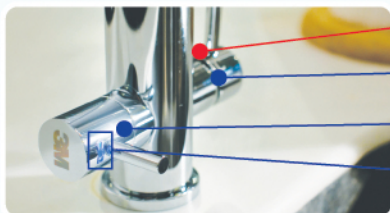

其他水龍頭選擇 Other Faucet Option

Faucet-L

Faucet-J*

3M™ 三合一 LED 水龍頭 3M™ 3-in-1 LED Faucet

- 同時接駁自來水(冷水、熱水)及過濾水
connect to tap water (cold, hot) and filtered water
- LED 濾芯更換提示燈：正常使用時，藍燈閃動。當 LED 燈由藍燈轉紅燈時，即表示需盡快更換濾芯，同時必須更換新電池使正常操作。
LED Cartridge Replacement Reminder: The blue light flashes during normal operation. When it changed to red, please change both new filter cartridge and new battery to ensure normal operation.
- J 系水龍頭獲 NSF/ANSI 61 之國際認證*
Faucet-J is NSF/ANSI Std. 61 certified*

自來水(熱)

自來水(冷)

過濾水

LED 濾芯
更換提示燈

自來水(熱)

自來水(冷)

過濾水

* NSF/ANSI 61 飲用水零件健康效應
Drinking Water System Components – Health Effects

鋅盤底安裝 Under-the-sink Installation

LED 獨立水龍頭 LED Single Faucet for Drinking Water

Faucet-ID1

- 獨立水龍頭設計，過濾水更潔淨衛生
Dedicated drinking faucet, filtered water is clean concise.
- 獲 NSF/ANSI 61 之國際認證
NSF/ANSI Std. 61 Certified
- LED 濾芯更換提示燈：正常使用時，藍燈閃動。當 LED 燈由藍燈轉紅燈時，即表示需盡快更換濾芯，同時必須更換新電池使正常操作。