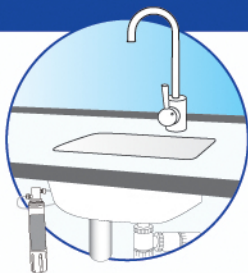

其他水龍頭選擇 Other Faucet Option

Faucet-L

Faucet-J*

3M™ 三合一 LED 水龍頭 3M™ 3-in-1 LED Faucet

- 同時接駁自來水(冷水、熱水)及過濾水
connect to tap water (cold, hot) and filtered water
- LED 濾芯更換提示燈：正常使用時，藍燈閃動。當 LED 燈由藍燈轉紅燈時，即表示需盡快更換濾芯，同時必須更換新電池使正常操作。
LED Cartridge Replacement Reminder: The blue light flashes during normal operation. When it changed to red, please change both new filter cartridge and new battery to ensure normal operation.
- J 系水龍頭獲 NSF/ANSI 61 之國際認證*
Faucet-J is NSF/ANSI Std. 61 certified*

自來水(熱)

自來水(冷)

過濾水

LED 濾芯
更換提示燈

自來水(熱)

自來水(冷)

過濾水

* NSF/ANSI 61 飲用水零件健康效應
Drinking Water System Components – Health Effects

鋅盤底安裝 Under-the-sink Installation

LED 獨立水龍頭 LED Single Faucet for Drinking Water

Faucet-ID1

- 獨立水龍頭設計，過濾水更潔淨衛生
Dedicated drinking faucet, filtered water is clean concise.
- 獲 NSF/ANSI 61 之國際認證
NSF/ANSI Std. 61 Certified
- LED 濾芯更換提示燈：正常使用時，藍燈閃動。當 LED 燈由藍燈轉紅燈時，即表示需盡快更換濾芯，同時必須更換新電池使正常操作。